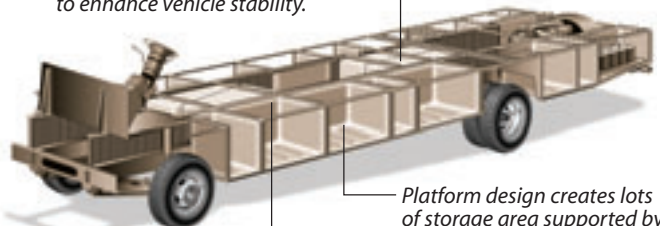

Heavy fluid tanks are positioned in the bottom center of the platform to enhance vehicle stability.

Platform design creates lots of storage area supported by sturdy Vacu-Bonded walls.

Neoprene rubber gasket isolates the living area from the chassis for a quiet ride.